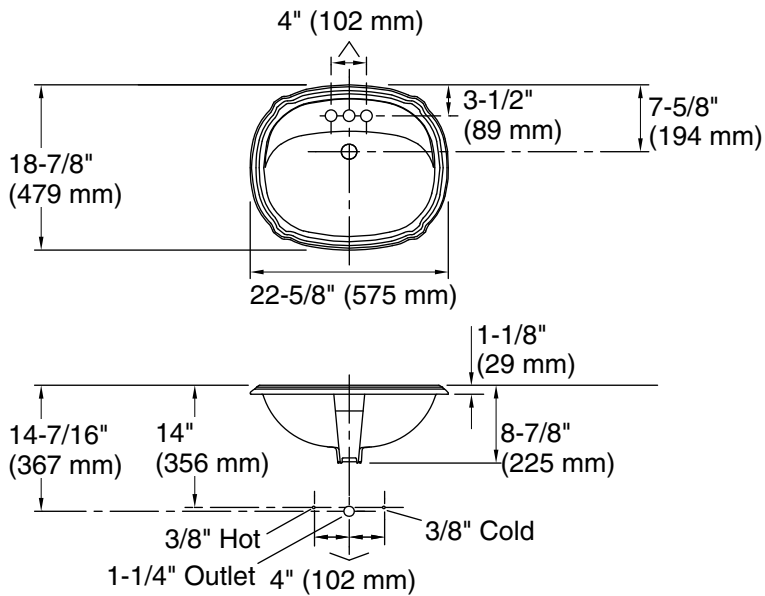

Technical Information

All product dimensions are nominal.

Installation:	Drop-in
Bowl area:	Length: 20" (508 mm) Width: 12" (305 mm) Water depth: 5" (127 mm)
Number of deck holes:	3
Faucet hole spacing:	4" (102 mm)
Faucet hole(s):	1-1/4" (32 mm)
Drain hole:	1-3/4" (44 mm)
Template:	1004223-7, required, included

Notes

Install this product according to the installation instructions.

NOTICE: Countertop manufacturer or cutter must use the current product template available at www.kohler.com, or by calling 1-800-4KOHLER. Kohler Co. is not responsible for cutout errors when the incorrect cutout template is used.

ADA, OBC, CSA B651 compliant when installed to the specific requirements of these regulations.