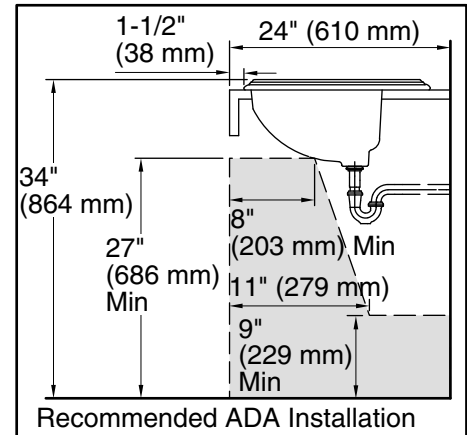

Technical Information

All product dimensions are nominal.

Installation:	Drop-in
Bowl area:	Length: 20" (508 mm) Width: 12" (305 mm) Water depth: 5" (127 mm)
Number of deck holes:	3
Faucet hole spacing:	4" (102 mm)
Faucet hole(s):	1-1/4" (32 mm)
Drain hole:	1-3/4" (44 mm)
Template:	1004223-7, required, included

Notes

Install this product according to the installation instructions.

NOTICE: Countertop manufacturer or cutter must use the current product template available at www.kohler.com, or by calling 1-800-4KOHLER. Kohler Co. is not responsible for cutout errors when the incorrect cutout template is used.

ADA, OBC, CSA B651 compliant when installed to the specific requirements of these regulations.