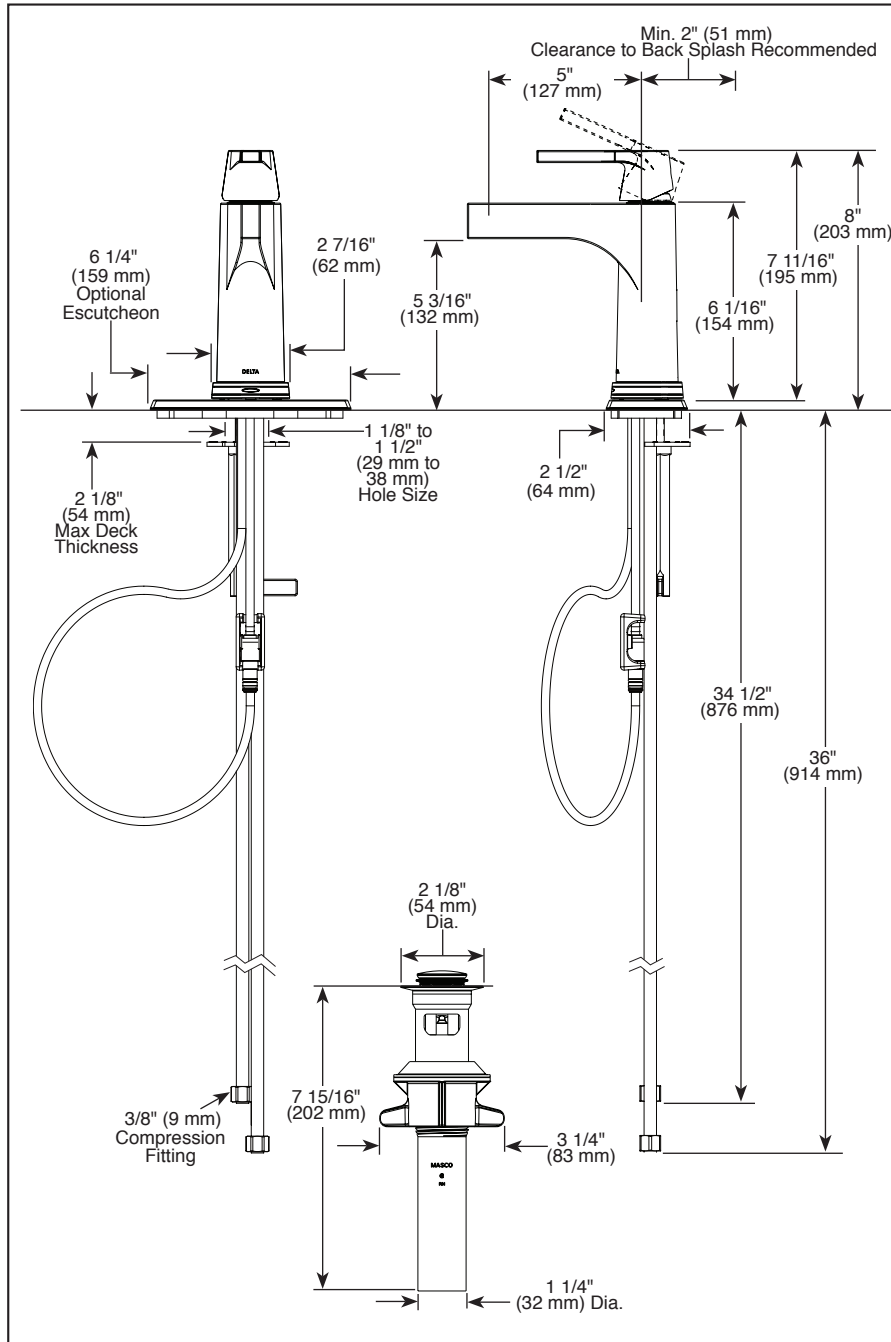

see what Delta can do™

BATHROOM FAUCET

- Zura™ Collection
- Single Handle Deck Mount

FEATURES:

- Touch2O.xt® Technology
- DIAMOND Seal® Technology

STANDARD SPECIFICATIONS:

- Max. flow rate 1.2 gpm @ 60 psi, 4.5 L/min @ 414 kPa
- One or three hole mount (escutcheon included)
- Diamond coated ceramic cartridge
- 1/4" O.D. straight, staggered PEX supply lines
- Solid metal fabricated body
- Optional red/blue indicator ring provided with model
- LED indicator light signals on-off, water temperature and when batteries run low
- Uses 6 AA (included) or 6 C (optional) batteries
- Optional 120V AC adapter available (3 prong grounded outlet required)
- Models have metal drain with push pop-up type fitting with plated flange and stopper, no lift rod hole

COMPLIES WITH:

- ASME A112.18.1 / CSA B125.1
- ASME A112.18.2 / CSA B125.2
- Indicates compliance to ICC/ANSI A117.1
- EPA WaterSense®

Submitted Model No.: _____
 Specific Features: _____

▲ Designate Proper Finish Suffix

DSP-L-574T-DST Rev. C

Delta Faucet Company

55 E. 111th Street, Indianapolis, IN 46280
 350 South Edgeware Road, St. Thomas, ON N5P 4L1
 © 2021 Delta Faucet Company