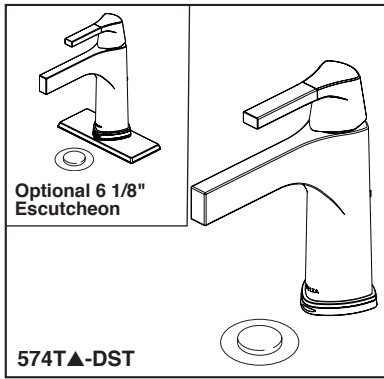

see what Delta can do™

BATHROOM FAUCET

- Zura™ Collection
- Single Handle Deck Mount

FEATURES:

- Touch2O.xt® Technology
- DIAMOND Seal® Technology

STANDARD SPECIFICATIONS:

- Max. flow rate 1.2 gpm @ 60 psi, 4.5 L/min @ 414 kPa
- One or three hole mount (escutcheon included)
- Diamond coated ceramic cartridge
- 1/4" O.D. straight, staggered PEX supply lines
- Solid metal fabricated body
- Optional red/blue indicator ring provided with model
- LED indicator light signals on-off, water temperature and when batteries run low
- Uses 6 AA (included) or 6 C (optional) batteries
- Optional 120V AC adapter available (3 prong grounded outlet required)
- Models have metal drain with push pop-up type fitting with plated flange and stopper, no lift rod hole

WARRANTY

- Parts and Finish - Lifetime limited warranty; or for commercial purchasers, 10 years for multi-family residential (apartments and condominiums) and 5 years for all other commercial uses, in each case from the date of purchase.
- Electronic Parts and Batteries (if applicable) - 5 years from the date of purchase; or for commercial purchasers, 1 year from the date of purchase. No warranty is provided on batteries.

COMPLIES WITH:

- ASME A112.18.1 / CSA B125.1
- ASME A112.18.2 / CSA B125.2
- Indicates compliance to ICC/ANSI A117.1
- EPA WaterSense®

Submitted Model No.: _____
Specific Features: _____